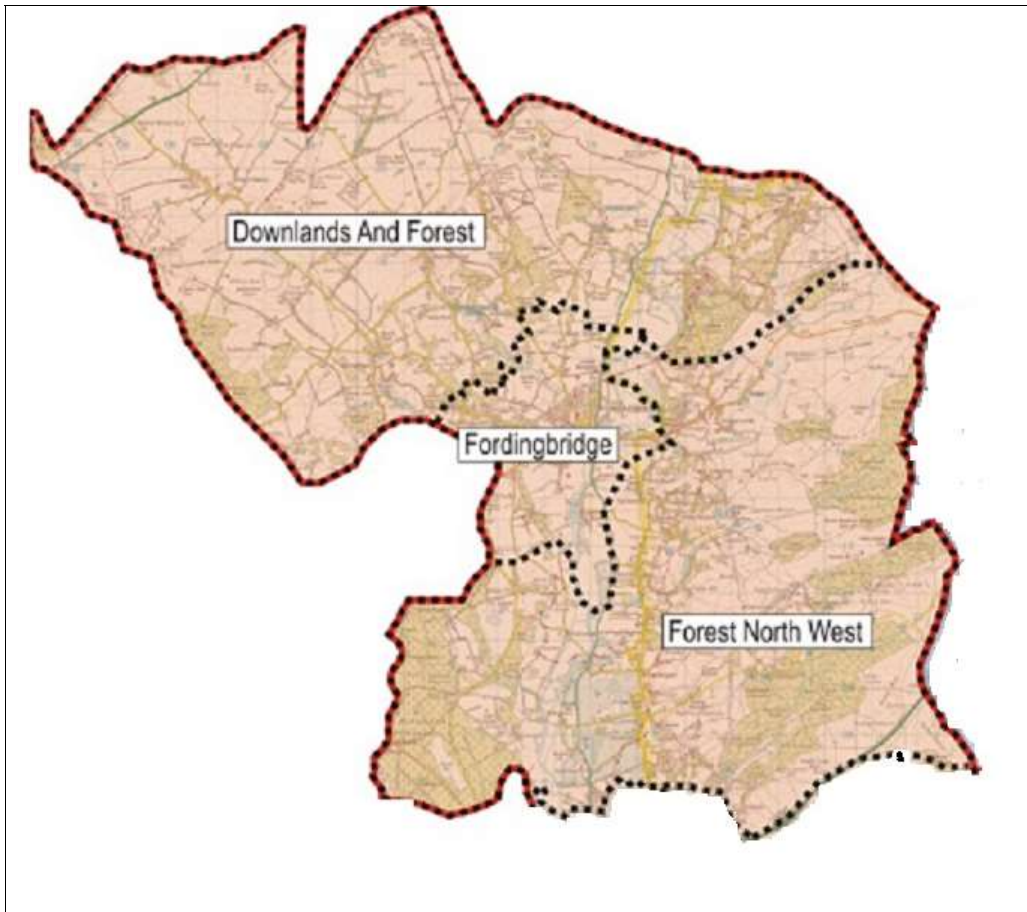

DOWNLANDS AND FOREST

Fordingbridge Team Area Map